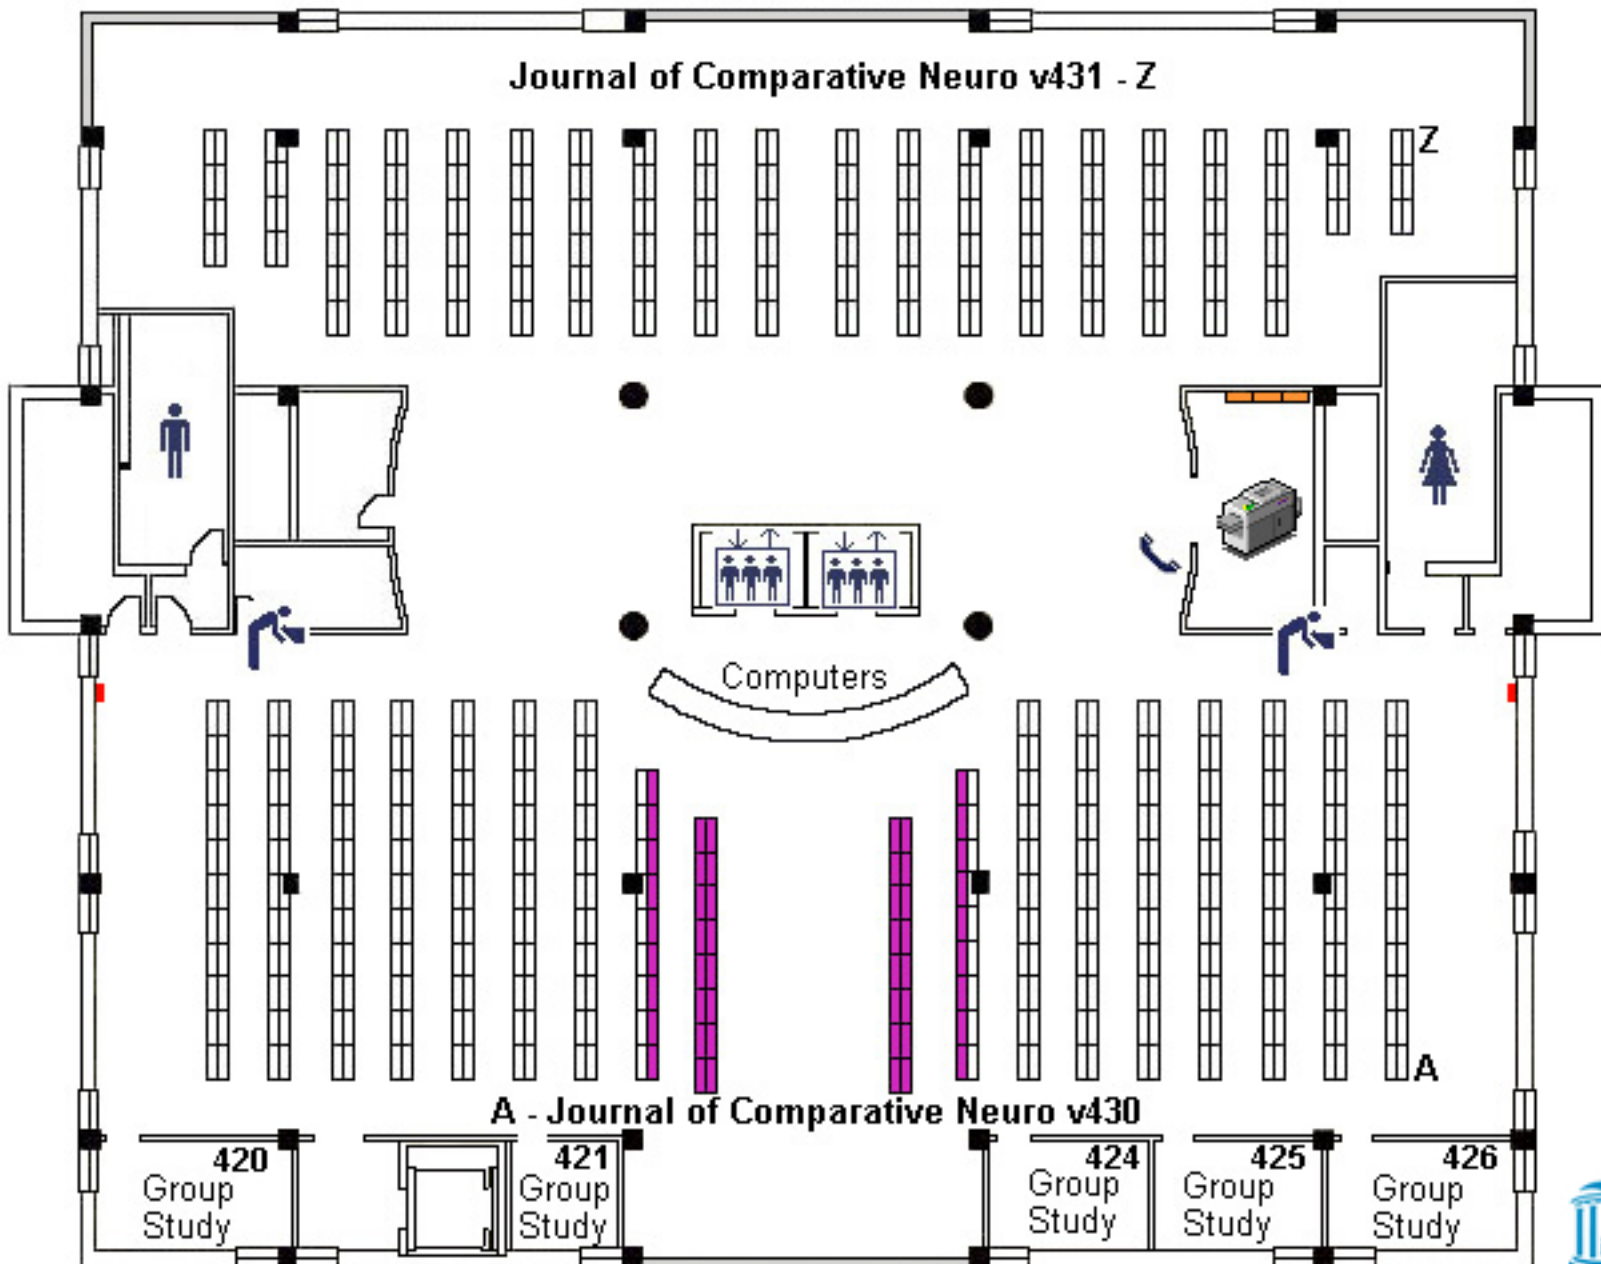

Columbia Street

Fourth Floor

Journal of Comparative Neuro v431 - Z

Restrooms

Water Fountains

Elevators

Stairs/Fire Exits

Help Phone

424
Group
Study

425
Group
Study

426
Group
Study

MacNider Building

UNC
HEALTH SCIENCES LIBRARY